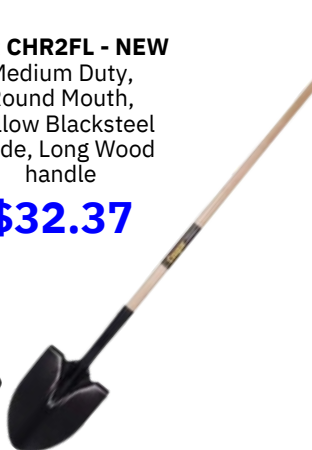

\$36.30

GAR TLS

Square Mouth, hollow back Steel, blade, forward steps, long wood handle.

\$27.07

GAR CHR2FL - NEW

Medium Duty, Round Mouth, Hollow Blacksteel Blade, Long Wood handle

\$32.37

GAR GLR14

Steel head and premium ash handle rake 14 tine, 13-3/4" head, 60" handle.

\$46.78

WAC WP1550A

- Computer-designed base plate for high speed and maneuverability.
- Designed for compaction of granular, mixed materials.
- Water tank models for asphalt applications.
- Sets standards for performance and durability in confined areas.
- Popular for landscape applications for subbase and paver compaction.

\$3347.68

TSU LB-800

- LB-800 Slimline Design Pumps
- Fits into 8" pipes.
- Durable materials for easy handling.
- Top discharge for maximum motor cooling efficiency.
- Up to 59' shut off head.
- Available in 230V single-phase for lower amperage draw and longer cable extensions.
- Oil Lifter for seal face lubrication.

\$1140.48

WAND-MARKING

KRY K07096008

- 34" length Hand Held Wand
- Applies a uniform 1" - 1-1/2" width of paint
- Constructed of durable, rugged plastic and lightweight steel

\$53.86

WATER BASE

- KRY S03610 - Fl-Red - **\$6.22**
- KRY S03612 - Fl-Hot Pink- **\$6.22**
- KRY S03700 - Orange Water- **HOT PRICE \$5.77**
- KRY S03801 - Yellow- **\$6.22**
- KRY S03901 - White- **HOT PRICE \$5.77**