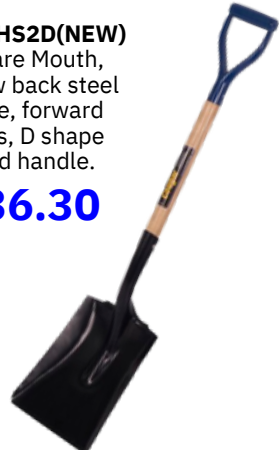

\$36.30

GAR TLS

Square Mouth, hollow back Steel, blade, forward steps, long wood handle.

\$27.07

GAR CHR2FL - NEW

Medium Duty, Round Mouth, Hollow Blacksteel Blade, Long Wood handle

\$32.37

GAR GLR14